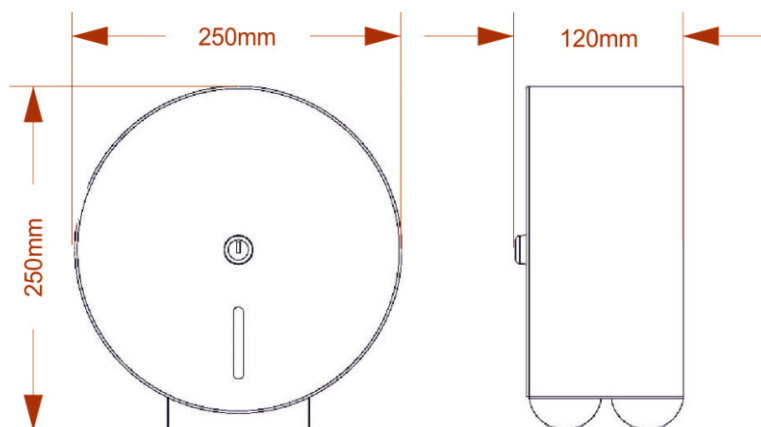

AH019

Brushed Stainless 10" Round Jumbo Dispenser

Product Features:

- Dispenses Mini Jumbo Toilet Tissue Paper
- Brushed Stainless Steel Lacquered Finish
- Standard 2¼ inch core / 3 inch available
- Key Lockable
- Full Backplate

Manufactured in the UK

Mini Jumbo toilet tissue dispenser that is key lockable and hinged for easy access to replace the existing roll. It will accommodate a standard mini jumbo roll and has a level indicator to ensure paper is always convenient to monitor.

The unit features a full back plate and has a functional locking system using a T-Bar lock and 118 key. This lock and key operation accomplishes smooth engagement between the cover and back plate fashioning a user friendly product.

The dispenser is manufactured in a brushed stainless steel with a matte lacquer finish.

Product Dimensions:

Height: 250mm Width: 250mm Depth: 120mm Weight: 1.7Kg Capacity: 250mm Roll